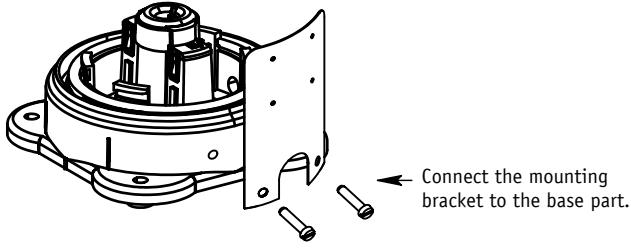

Conversion set DHR55N for bracket mounting

Den Haan Rotterdam BV
 Fascinatio Boulevard 1182
 2909 VA Capelle a/d IJssel
 The Netherlands

Conversion set DHR55N for bracket mounting

Den Haan Rotterdam BV
 Fascinatio Boulevard 1182
 2909 VA Capelle a/d IJssel
 The Netherlands