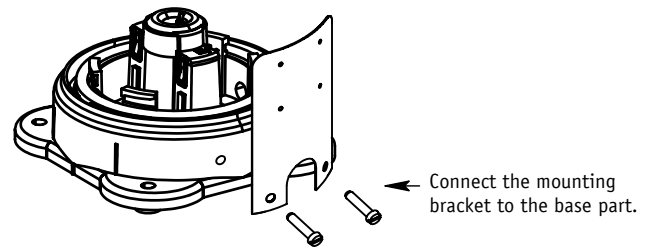

Conversion set DHR55N for bracket mounting

Den Haan Rotterdam BV
Fascinatio Boulevard 1182
2909 VA Capelle a/d IJssel
The Netherlands