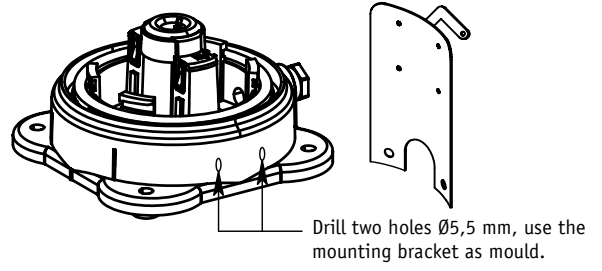

Conversion set DHR55N for bracket mounting

Den Haan Rotterdam BV
 Fascinatio Boulevard 1182
 2909 VA Capelle a/d IJssel
 The Netherlands

Conversion set DHR55N for bracket mounting

Den Haan Rotterdam BV
 Fascinatio Boulevard 1182
 2909 VA Capelle a/d IJssel
 The Netherlands