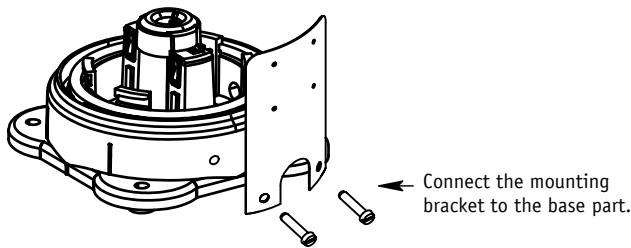

Conversion set DHR55N for bracket mounting

Den Haan Rotterdam BV
Fascinatio Boulevard 1182
2909 VA Capelle a/d IJssel
The Netherlands