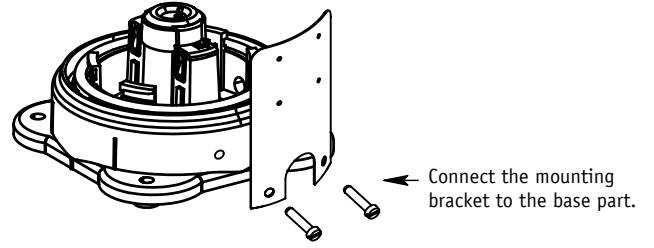

Conversion set DHR55N for bracket mounting

Den Haan Rotterdam BV
 Fascinatio Boulevard 1182
 2909 VA Capelle a/d IJssel
 The Netherlands

Conversion set DHR55N for bracket mounting

Den Haan Rotterdam BV
 Fascinatio Boulevard 1182
 2909 VA Capelle a/d IJssel
 The Netherlands