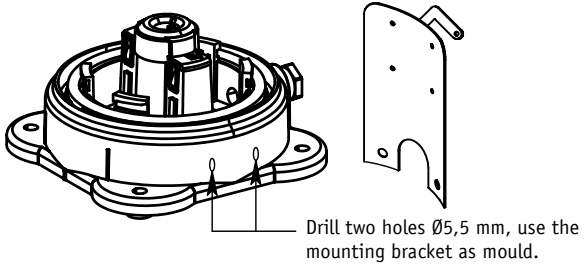

Conversion set DHR55N for bracket mounting

Den Haan Rotterdam BV
 Fascinatio Boulevard 1182
 2909 VA Capelle a/d IJssel
 The Netherlands

Conversion set DHR55N for bracket mounting

Den Haan Rotterdam BV
 Fascinatio Boulevard 1182
 2909 VA Capelle a/d IJssel
 The Netherlands