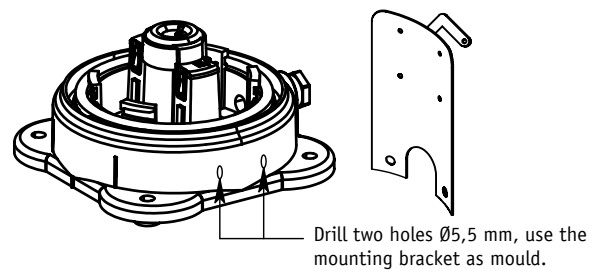

Conversion set DHR55N for bracket mounting

Den Haan Rotterdam BV
Fascinatio Boulevard 1182
2909 VA Capelle a/d IJssel
The Netherlands