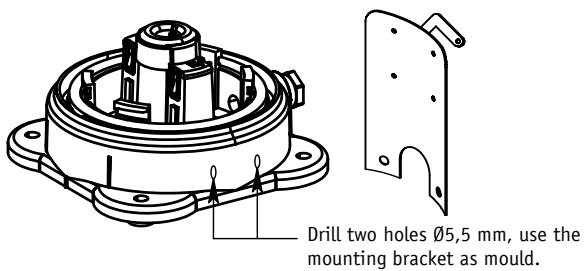

Conversion set DHR55N for bracket mounting

Den Haan Rotterdam BV
Fascinatio Boulevard 1182
2909 VA Capelle a/d IJssel
The Netherlands